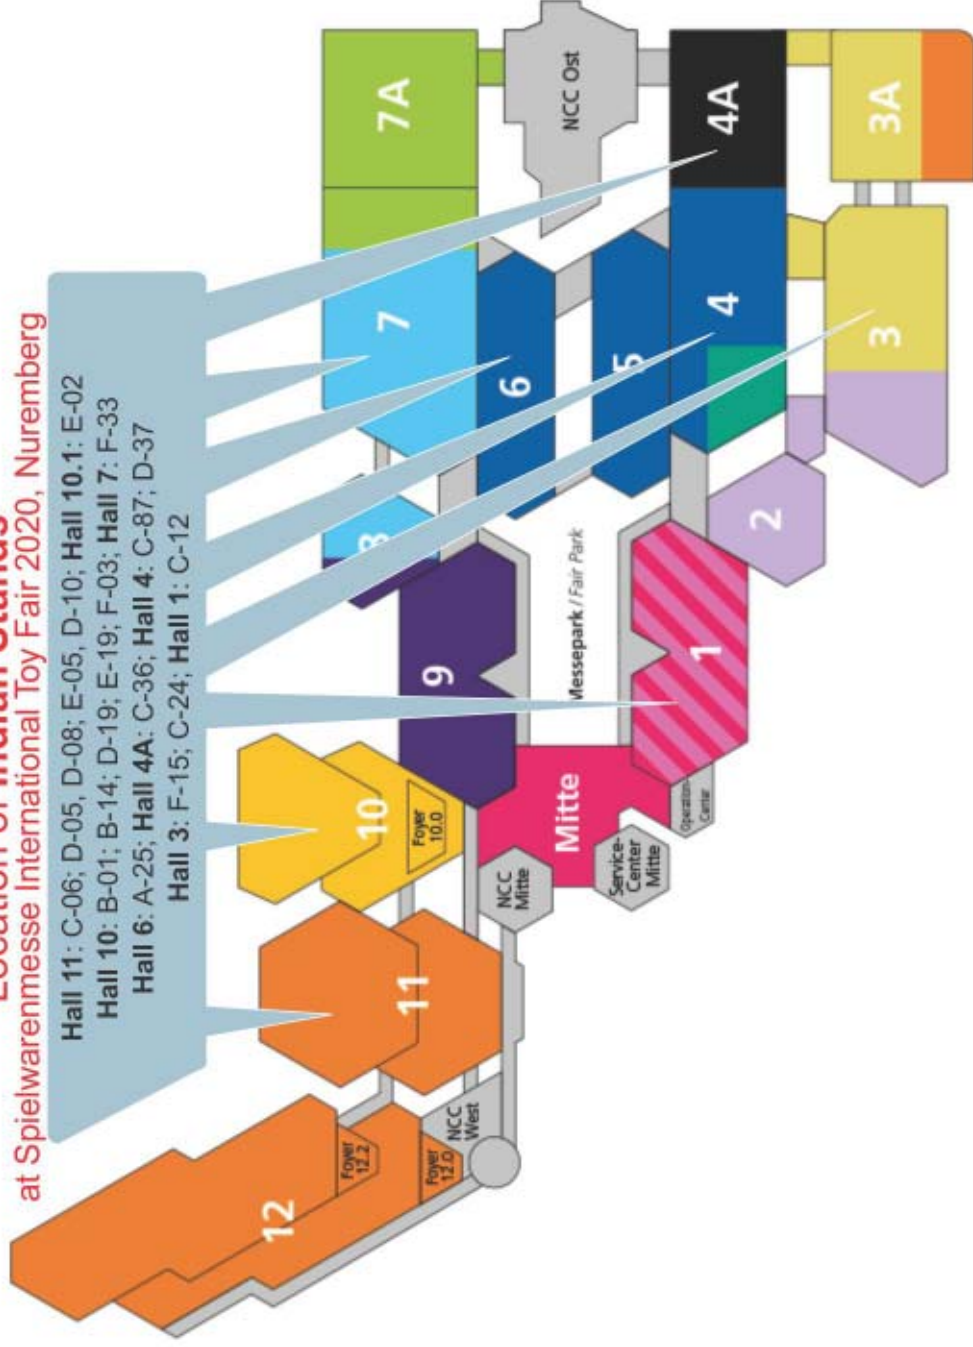

Location of Indian Stands at Spielwarenmesse International Toy Fair 2020, Nuremberg

Hall 11: C-06; D-05, D-08; E-05, D-10; Hall 10.1: E-02

Hall 10: B-01; B-14; D-19; E-19; F-03; Hall 7: F-33

Hall 6: A-25; Hall 4A: C-36; Hall 4: C-87; D-37

Hall 3: F-15; C-24; Hall 1: C-12

SGEPC Participants at Spielwarenmesse International Toy Fair 2020

NAME OF THE PARTICIPANT	HALL	STAND NO.
SUNLORD APPARELS MANUFACTURING CO.	1	C-12
FOXED VENTURE PRIVATE LIMITED	3	F-15
SKOLA TOYS PRIVATE LIMITED	3	C-24
BY THE BUY	4	C-87-A
IMAGIMAKE TOYS LLP	4	C-87-B
PROFILE	4	D-37-B
ROLE PLAY	4	D-37-C
TERRA LEARNING SOLUTIONS	4	F-51
THE MAISON COMPANY INDIA	4	D-37-A
GODISCOVER INTERACTIONS LLP	4A	C-36
M & A TOOLMAKERS	6	A-25-C
ZEPHYR RETAILS PVT. LTD.	6	A-25-B
ZEPHYR TOYMAKERS PVT. LTD.	6	A-25-A
LITTLE FINGERS INDIA PVT. LTD.	7	F-33
AMIT ARTS	9	A-07
CHALK AND CHUCKLES PRODUCTS PVT. LTD.	10	D-19
CREATIVE EDUCATIONAL AIDS PVT. LTD.	10	F-03
GIRDHARI LAL CHOPRA (A) PVT. LTD.	10	B-01
LOGIC ROOTS PVT. LTD.	10	E-19
SK TOIING INTERNATIONAL LLP	10	B-14
GRASPER GLOBAL PRIVATE LIMITED	10.1	E-02
BELCO SPORTS	11	D-10-B
BHALLA INTERNATIONAL	11	C-06-1: D-05-1
BRIGHTWAY EXPORTS INTERNATIONAL	11	D-08-3
DNA CREATIONS	11	E-05-3B
FUNRIDE TOYS EXIM	11	E-05-2B
FUNRIDE TOYS LLP	11	E-05-2A
FUNSKOOL INDIA LTD.	11	D-08-1
GUJRAL INDUSTRIES	11	E-05-1A
GUJRAL INTERNATIONAL	11	E-05-1B
HANS RAJ MAHAJAN AND SONS	11	C-06-2A
HANS RAJ MAHAJAN AND SONS GLOBAL	11	C-06-2B
LE TRENDS PVT. LTD.	11	D-05-3B
MAMMA MIA TOYS	11	E-05-3C
PLAY CRAFT TRADERS	11	E-05-3A
RAPTOR SPORTS	11	D-10-A
SHOCKLEY HALL ELECTRONICS PVT. LTD.	11	D-05-2
WELBY IMPEX PVT. LTD.	11	D-05-3A